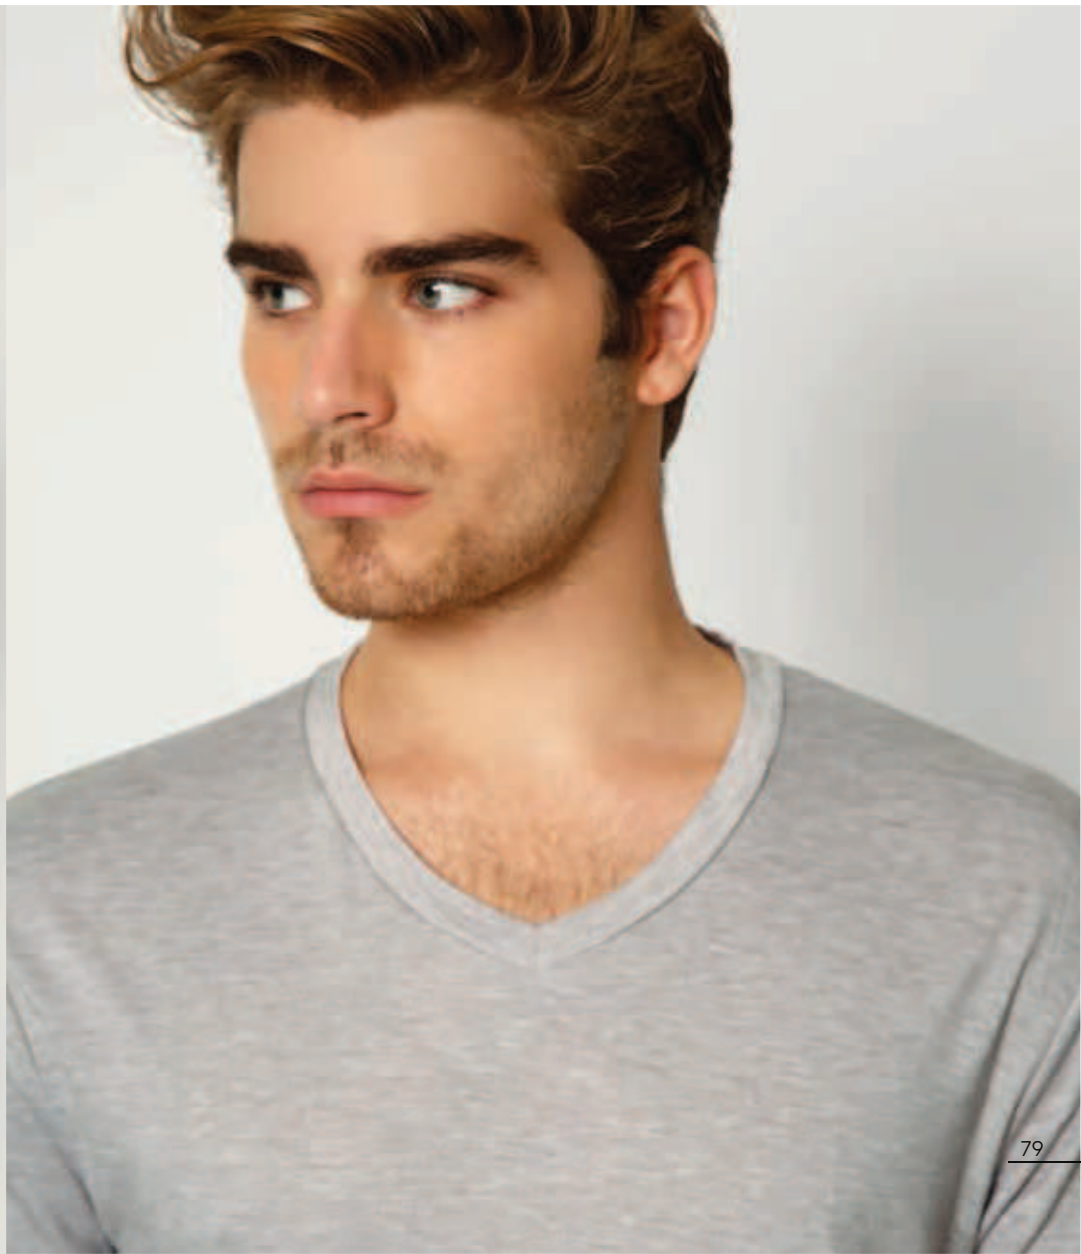

one Long-fit t-shirt.

145gsm • 100% semi-combed cotton

Medium fit

S M L XL XXL

colors:

dallas Crew neck short sleeve t-shirt with printed double stripe on sleeves.

150gsm • 100% semi-combed cotton

Medium fit

S M L XL

colors:

milano

Short sleeve V-neck t-shirt in extra soft fabric.

140gsm • 78% polyester 18% viscose 4% elastane

Adjusted fit

S M L XL

colors:

tokio Short sleeve raglan V-neck T-shirt with contrast fabric around the neck, cuffs and hem.

140gsm • 100% cotton slub

Medium fit

S M L XL XXL

colors:

button Short sleeve V-neck t-shirt. With 3 button and button hole detail on the collar.

Medium fit

S M L XL XXL

colors:

brooklyn

Scoop neck short sleeve t-shirt, oversize with printed double stripe on sleeves. Extra soft, lightweight fabric with Sub effect that gives you the perfect fit.

140gsm • 100% polyester slub